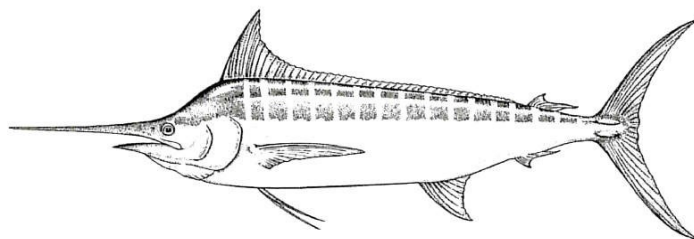

**BLACK MARLIN** Distinguishing features of the black marlin are a lower dorsal fin (relative to body depth) than the other species, and distinctive rigid and other sickle-shaped pectoral fins.

**STRIPED MARLIN** Out of the three, the striped marlin has the highest dorsal fin, which helps to distinguish it from the very similar blue. Stripes also have a longer lower jaw and leaf-shaped pectoral fins.

# Tiger Shark Length Weight Curves

# Striped Marlin Length Weight Curve

# Blue Marlin Length/Weight Curve

**BLUE MARLIN** In smaller specimens, blue marlin are often mistaken for their striped cousins. However, sharp eyes will notice the lower dorsal fin, straighter pectoral fin and slightly shorter bottom jaw.