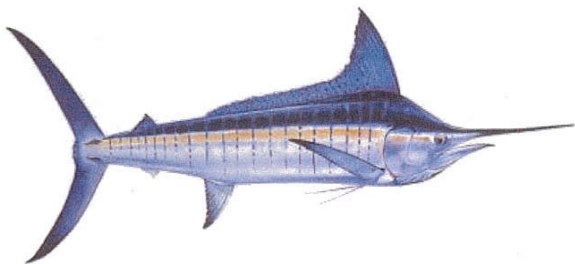

# Marlin & Shark Length/Weight Curves

2015

## TYPICAL DIMENSIONS

60KG Black Marlin in good condition  
X to X 190cm (6.2ft) (74in)

## TYPICAL DIMENSIONS

80KG Black Marlin in good condition  
X to X 212cm (7.0ft) (84in)

60kg Striped Marlin in good condition  
X to X 210cm (6.10ft) (82in)

80kg Striped Marlin in good condition  
X to X 230cm (7.6ft) (90in)

# Black Marlin Length Weight Curve

**BLACK MARLIN** Distinguishing features of the black marlin are a lower dorsal fin (relative to body depth) than the other species, and distinctive rigid and other sickle-shaped pectoral fins.