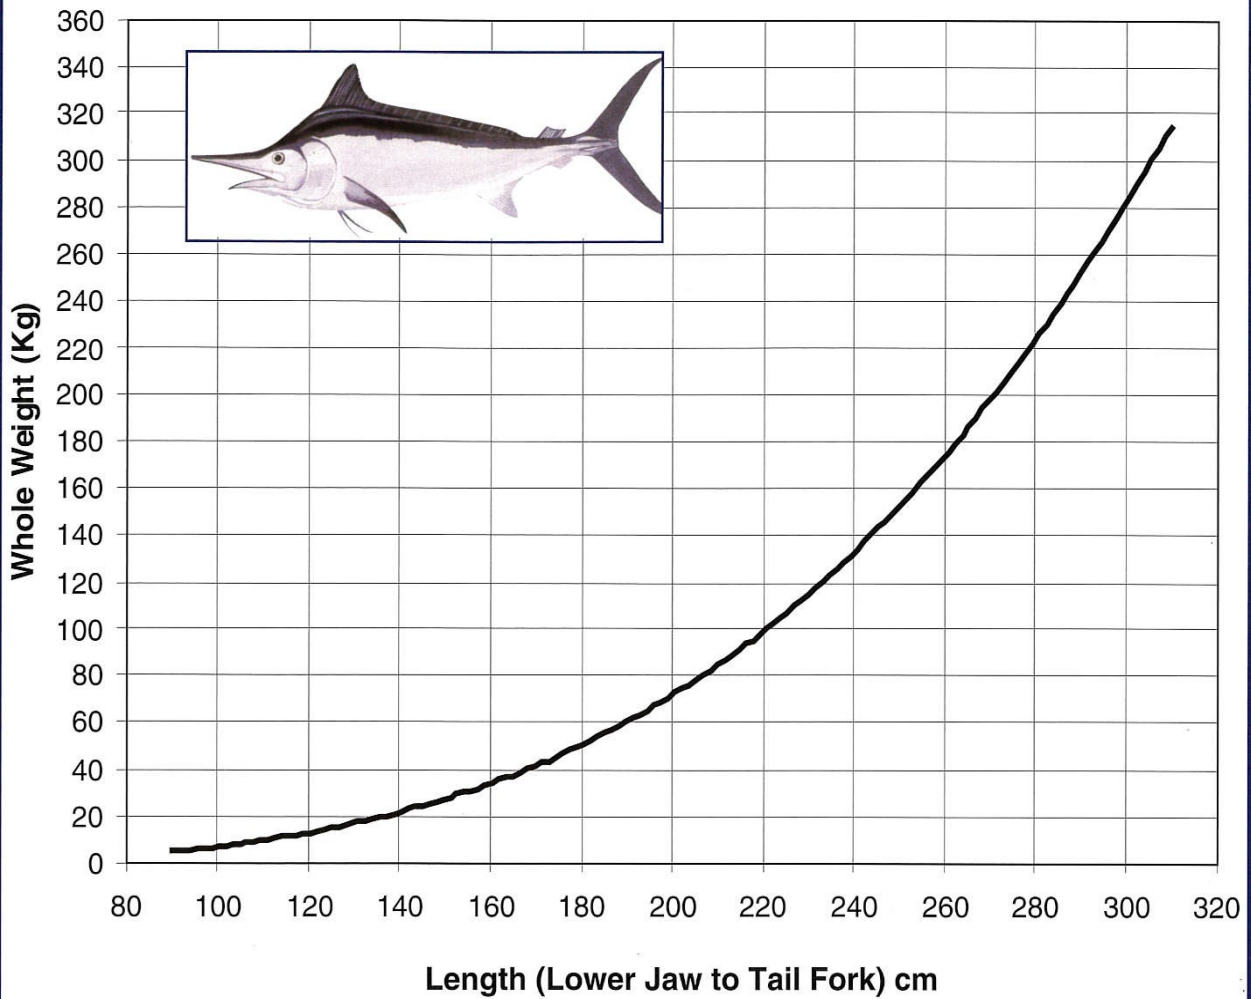

# Tiger Shark Length Weight Curves

# Striped Marlin Length Weight Curve

# Blue Marlin Length/Weight Curve

**BLUE MARLIN** In smaller specimens, blue marlin are often mistaken for their striped cousins. However, sharp eyes will notice the lower dorsal fin, straighter pectoral fin and slightly shorter bottom jaw.

# Black Marlin Length Weight Curve

**BLACK MARLIN** Distinguishing features of the black marlin are a lower dorsal fin (relative to body depth) than the other species, and distinctive rigid and other sickle-shaped pectoral fins.