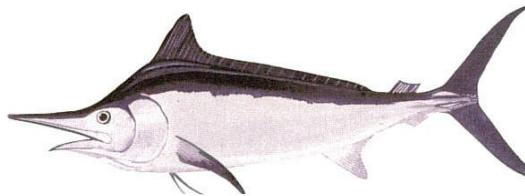

# Marlin & Shark Length/Weight Curves

2015

## TYPICAL DIMENSIONS

60KG Black Marlin in good condition  
X to X 190cm (6.2ft) (74in)

## TYPICAL DIMENSIONS

80KG Black Marlin in good condition  
X to X 212cm (7.0ft) (84in)

60kg Striped Marlin in good condition  
X to X 210cm (6.10ft) (82in)

80kg Striped Marlin in good condition  
X to X 230cm (7.6ft) (90in)

# Black Marlin Length Weight Curve

**BLACK MARLIN** Distinguishing features of the black marlin are a lower dorsal fin (relative to body depth) than the other species, and distinctive rigid and other sickle-shaped pectoral fins.