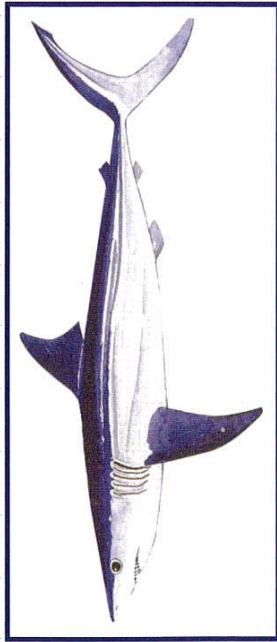

# What marlin is that ?

**BLUE MARLIN** In smaller specimens, blue marlin are often mistaken for their striped cousins. However, sharp eyes will notice the lower dorsal fin, straighter pectoral fin and slightly shorter bottom jaw.

**BLACK MARLIN** Distinguishing features of the black marlin are a lower dorsal fin (relative to body depth) than the other species, and distinctive rigid and other sickle-shaped pectoral fins.

**STRIPED MARLIN** Out of the three, the striped marlin has the highest dorsal fin, which helps to distinguish it from the very similar blue. Stripes also have a longer lower jaw and leaf-shaped pectoral fins.

# Mako Shark Length Weight Curves

Shortfin mako shark length to weight relationship (Chan, 2001)