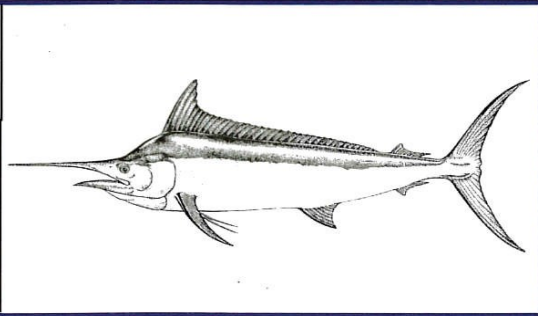

## TYPICAL DIMENSIONS

60KG Black Marlin in good condition  
X to X 190cm (6.2ft) (74in)

## TYPICAL DIMENSIONS

80KG Black Marlin in good condition  
X to X 212cm (7.0ft) (84in)

60kg Striped Marlin in good condition  
X to X 210cm (6.10ft) (82in)

80kg Striped Marlin in good condition  
X to X 230cm (7.6ft) (90in)

# What marlin is that ?

**BLUE MARLIN** In smaller specimens, blue marlin are often mistaken for their striped cousins. However, sharp eyes will notice the lower dorsal fin, straighter pectoral fin and slightly shorter bottom jaw.

**BLACK MARLIN** Distinguishing features of the black marlin are a lower dorsal fin (relative to body depth) than the other species, and distinctive rigid and other sickle-shaped pectoral fins.

**STRIPED MARLIN** Out of the three, the striped marlin has the highest dorsal fin, which helps to distinguish it from the very similar blue. Stripes also have a longer lower jaw and leaf-shaped pectoral fins.