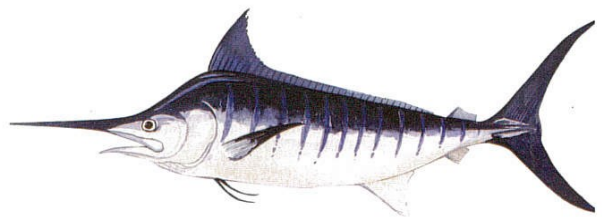

# Marlin & Shark Length/Weight Curves

2015

## TYPICAL DIMENSIONS

60KG Black Marlin in good condition  
X to X 190cm (6.2ft) (74in)

## TYPICAL DIMENSIONS

80KG Black Marlin in good condition  
X to X 212cm (7.0ft) (84in)

60kg Striped Marlin in good condition  
X to X 210cm (6.10ft) (82in)

80kg Striped Marlin in good condition  
X to X 230cm (7.6ft) (90in)

# Black Marlin Length Weight Curve

**BLACK MARLIN** Distinguishing features of the black marlin are a lower dorsal fin (relative to body depth) than the other species, and distinctive rigid and other sickle-shaped pectoral fins.