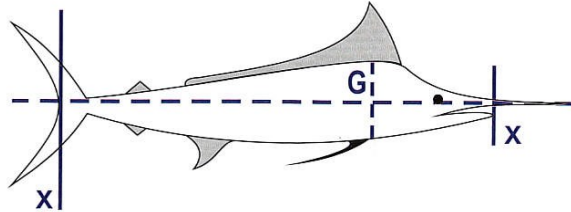

## TYPICAL DIMENSIONS

60KG Black Marlin in good condition  
X to X 190cm (6.2ft) (74in)

## TYPICAL DIMENSIONS

80KG Black Marlin in good condition  
X to X 212cm (7.0ft) (84in)

60kg Striped Marlin in good condition  
X to X 210cm (6.10ft) (82in)

80kg Striped Marlin in good condition  
X to X 230cm (7.6ft) (90in)

# What marlin is that ?

**BLUE MARLIN** In smaller specimens, blue marlin are often mistaken for their striped cousins. However, sharp eyes will notice the lower dorsal fin, straighter pectoral fin and slightly shorter bottom jaw.