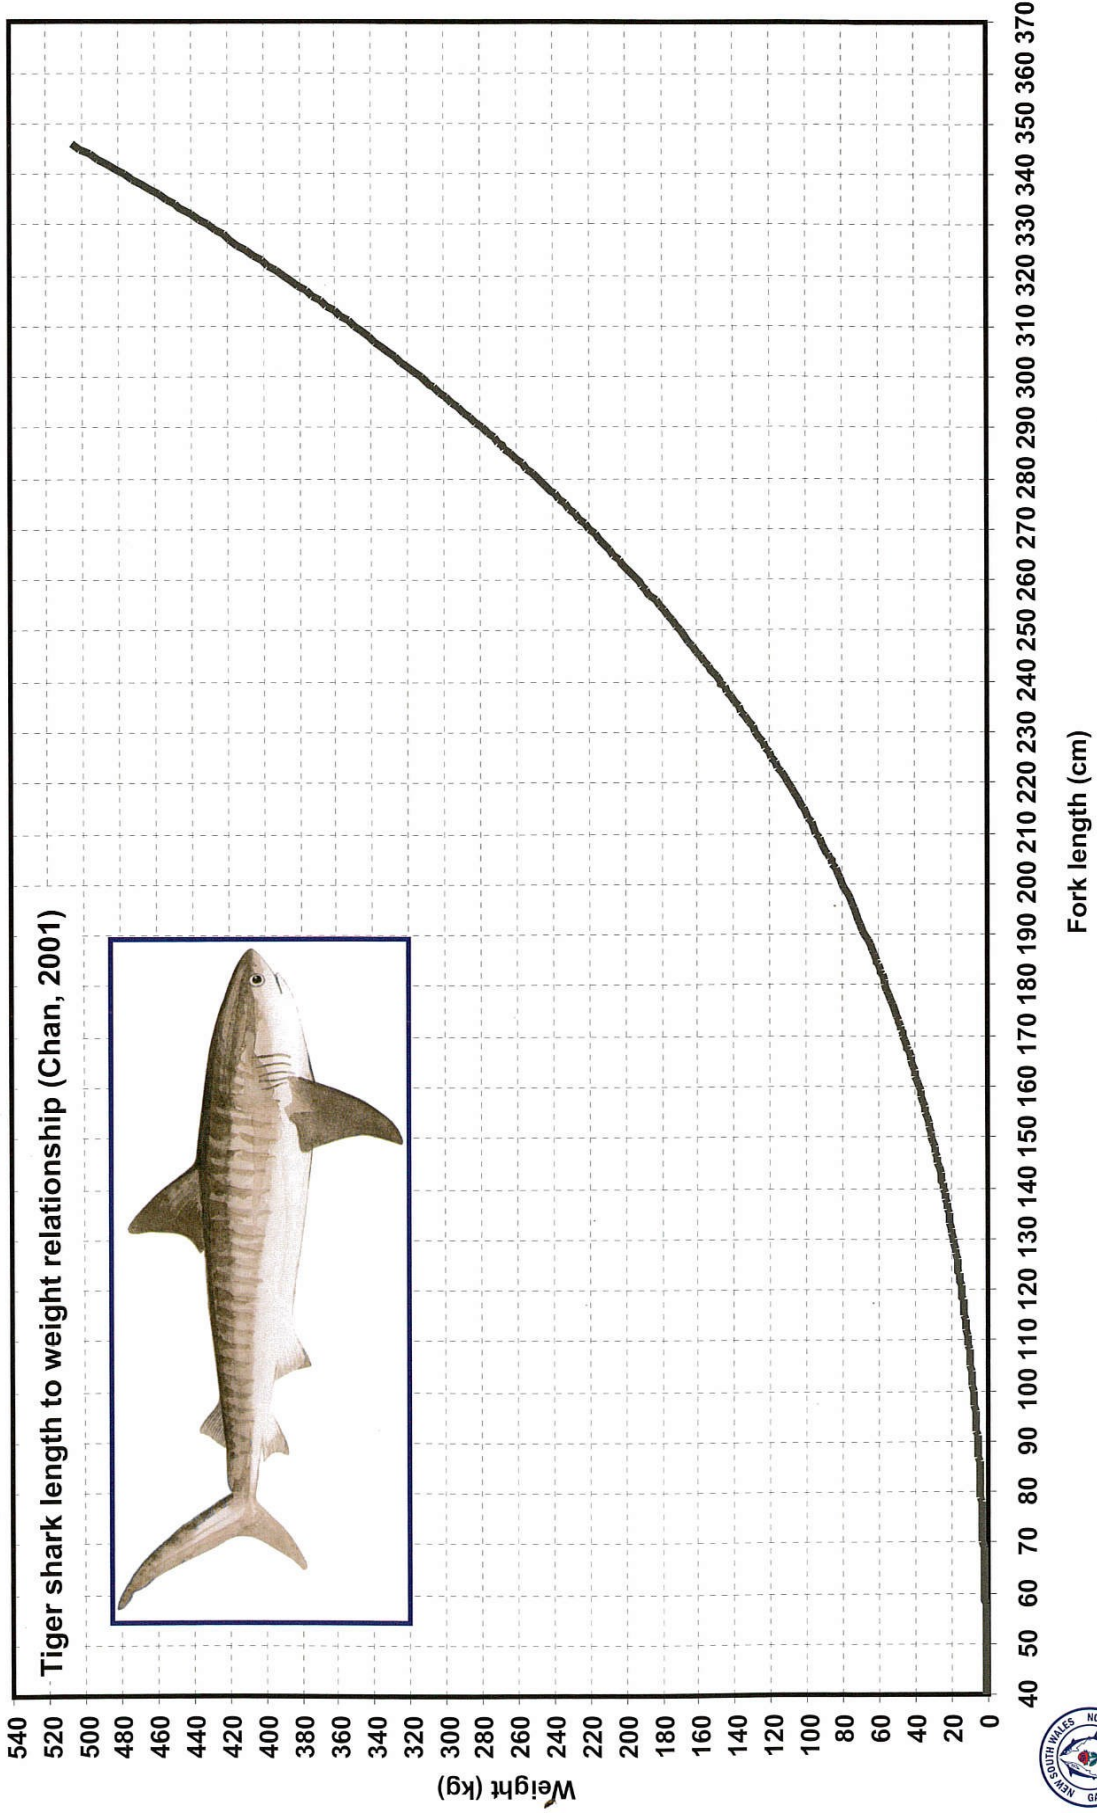

## TYPICAL DIMENSIONS

80KG Black Marlin in good condition  
X to X 212cm (7.0ft) (84in)

60kg Striped Marlin in good condition  
X to X 210cm (6.10ft) (82in)

80kg Striped Marlin in good condition  
X to X 230cm (7.6ft) (90in)

# What marlin is that ?

**BLUE MARLIN** In smaller specimens, blue marlin are often mistaken for their striped cousins. However, sharp eyes will notice the lower dorsal fin, straighter pectoral fin and slightly shorter bottom jaw.

**BLACK MARLIN** Distinguishing features of the black marlin are a lower dorsal fin (relative to body depth) than the other species, and distinctive rigid and other sickle-shaped pectoral fins.

**STRIPED MARLIN** Out of the three, the striped marlin has the highest dorsal fin, which helps to distinguish it from the very similar blue. Stripes also have a longer lower jaw and leaf-shaped pectoral fins.

# Tiger Shark Length Weight Curves