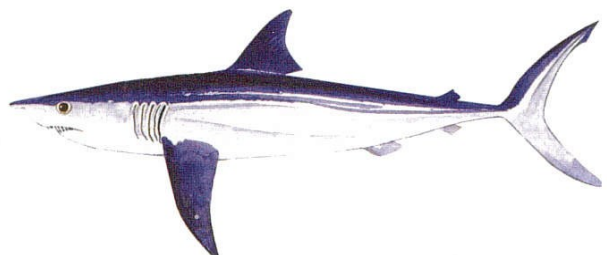

# Marlin & Shark Length/Weight Curves

2015

## TYPICAL DIMENSIONS

60KG Black Marlin in good condition  
X to X 190cm (6.2ft) (74in)

## TYPICAL DIMENSIONS

80KG Black Marlin in good condition  
X to X 212cm (7.0ft) (84in)

60kg Striped Marlin in good condition  
X to X 210cm (6.10ft) (82in)

80kg Striped Marlin in good condition  
X to X 230cm (7.6ft) (90in)

# Black Marlin Length Weight Curve

**BLACK MARLIN** Distinguishing features of the black marlin are a lower dorsal fin (relative to body depth) than the other species, and distinctive rigid and other sickle-shaped pectoral fins.