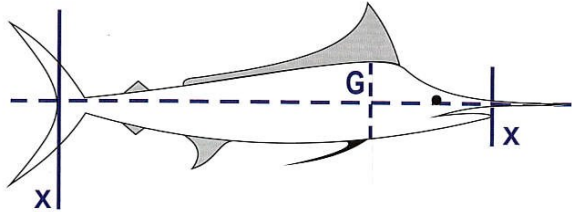

## TYPICAL DIMENSIONS

60KG Black Marlin in good condition  
X to X 190cm (6.2ft) (74in)

## TYPICAL DIMENSIONS

80KG Black Marlin in good condition  
X to X 212cm (7.0ft) (84in)

60kg Striped Marlin in good condition  
X to X 210cm (6.10ft) (82in)

80kg Striped Marlin in good condition  
X to X 230cm (7.6ft) (90in)