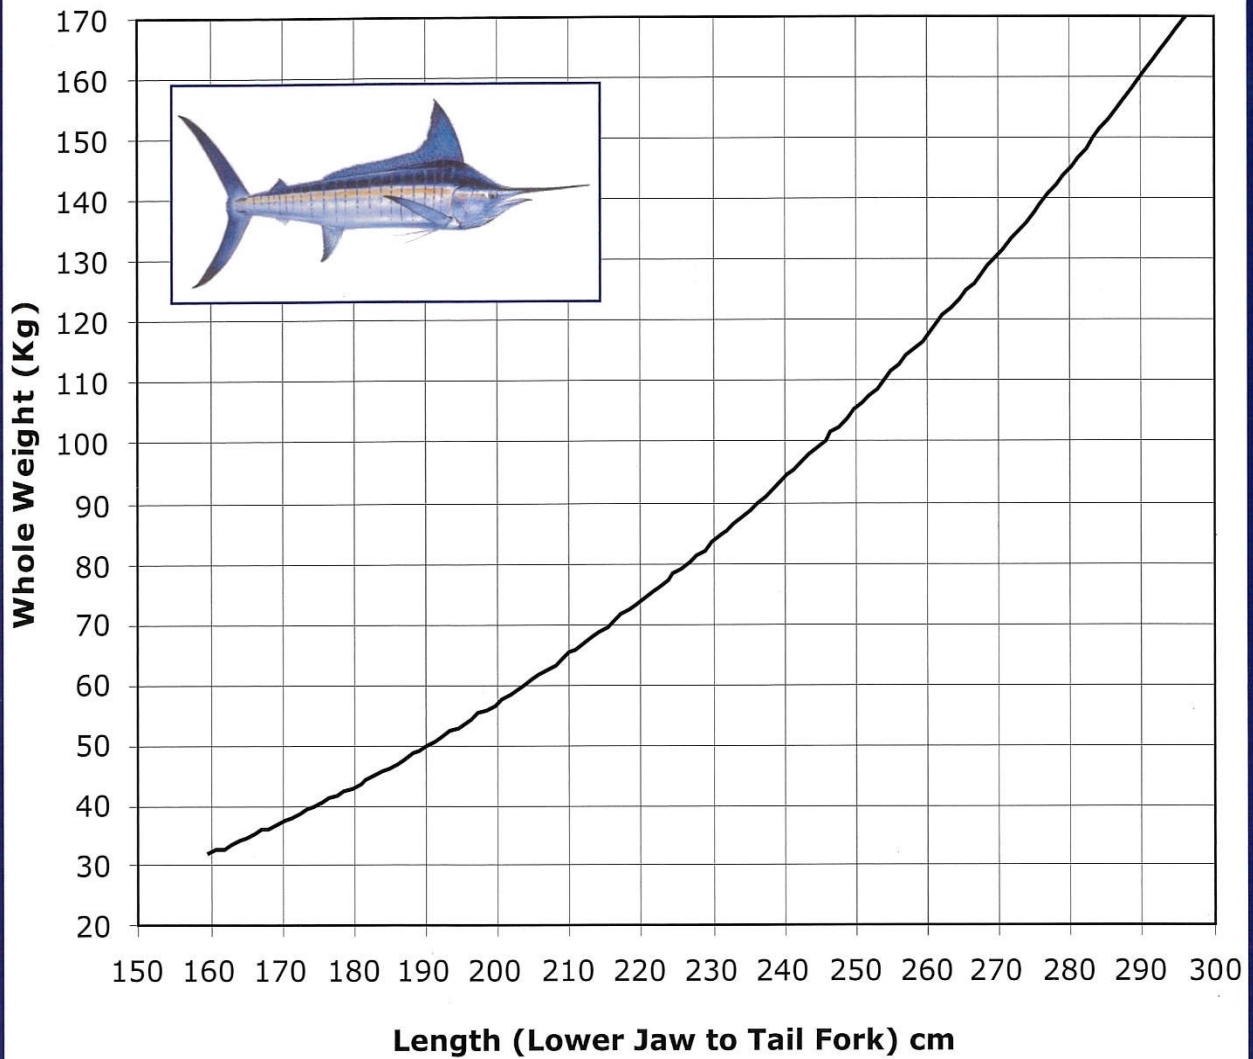

## TYPICAL DIMENSIONS

80KG Black Marlin in good condition  
X to X 212cm (7.0ft) (84in)

60kg Striped Marlin in good condition  
X to X 210cm (6.10ft) (82in)

80kg Striped Marlin in good condition  
X to X 230cm (7.6ft) (90in)

# Mako Shark Length Weight Curves

Shortfin mako shark length to weight relationship (Chan, 2001)

# Tiger Shark Length Weight Curves

# Striped Marlin Length Weight Curve