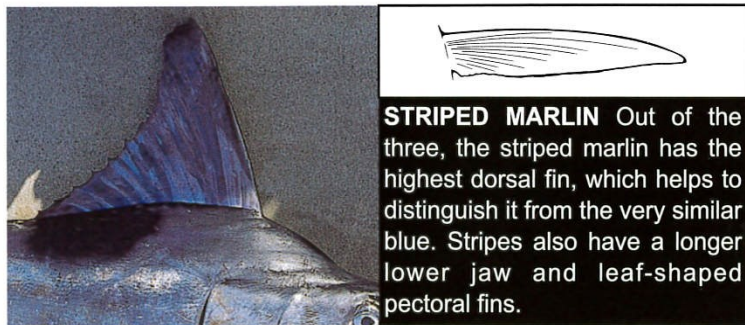

Striped Marlin Length Weight Curve