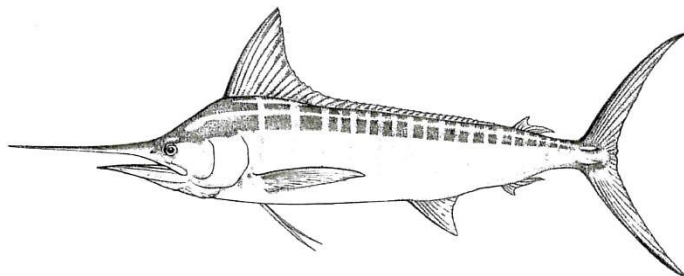

Striped Marlin Length Weight Curve