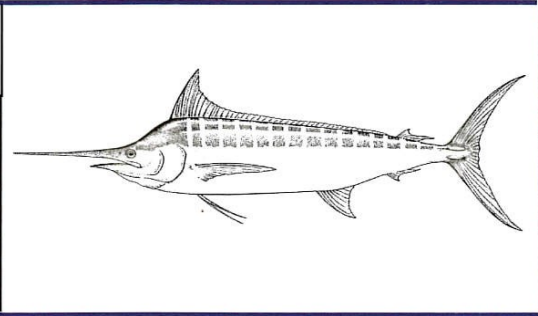

## TYPICAL DIMENSIONS

60KG Black Marlin in good condition  
X to X 190cm (6.2ft) (74in)

## TYPICAL DIMENSIONS

80KG Black Marlin in good condition  
X to X 212cm (7.0ft) (84in)

60kg Striped Marlin in good condition  
X to X 210cm (6.10ft) (82in)

80kg Striped Marlin in good condition  
X to X 230cm (7.6ft) (90in)

# What marlin is that ?

**BLUE MARLIN** In smaller specimens, blue marlin are often mistaken for their striped cousins. However, sharp eyes will notice the lower dorsal fin, straighter pectoral fin and slightly shorter bottom jaw.

**BLACK MARLIN** Distinguishing features of the black marlin are a lower dorsal fin (relative to body depth) than the other species, and distinctive rigid and other sickle-shaped pectoral fins.

**STRIPED MARLIN** Out of the three, the striped marlin has the highest dorsal fin, which helps to distinguish it from the very similar blue. Stripes also have a longer lower jaw and leaf-shaped pectoral fins.