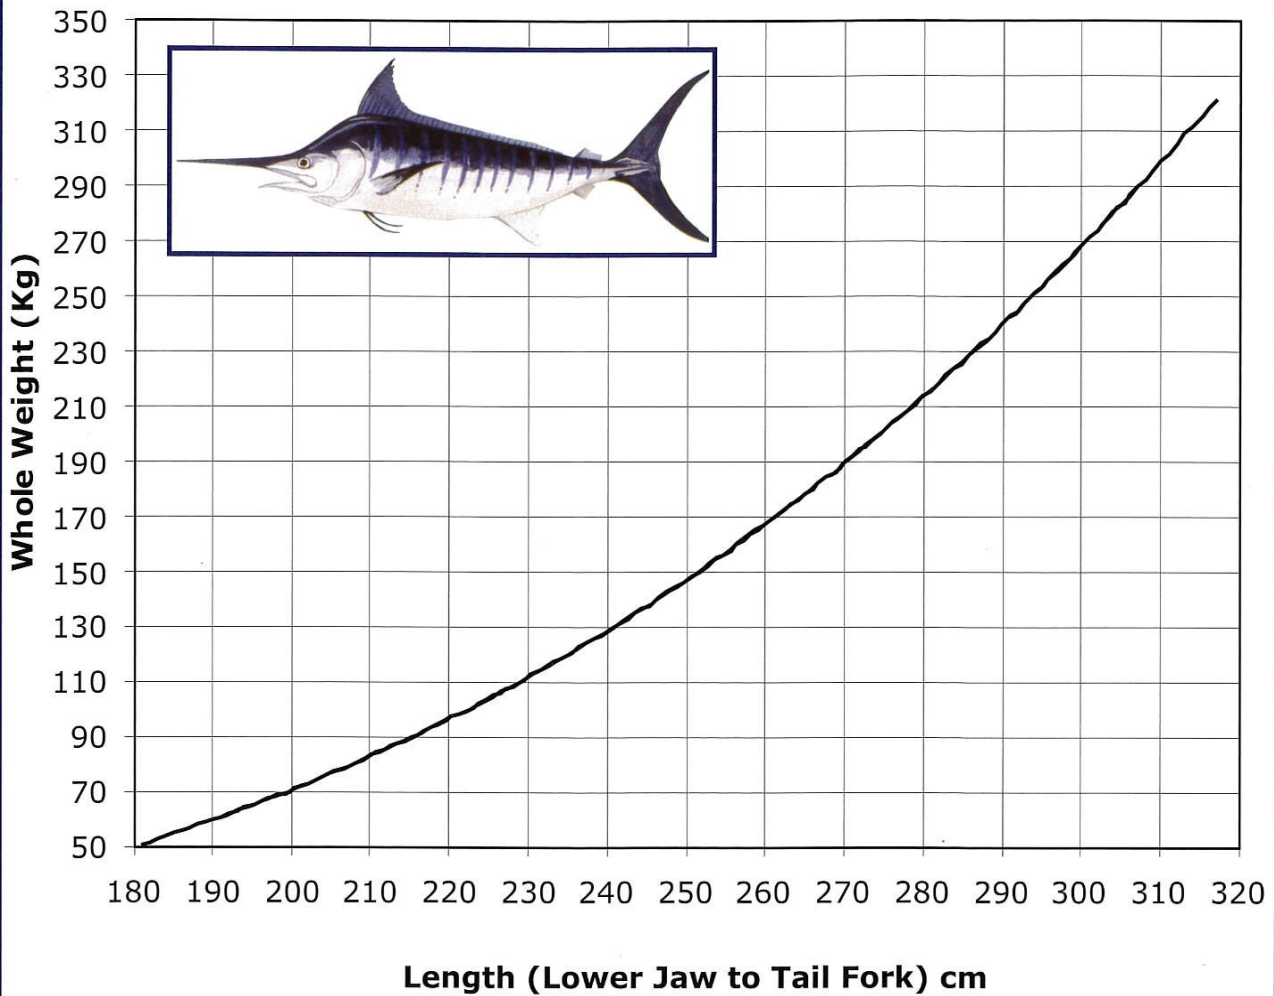

Blue Marlin Length/Weight Curve

BLUE MARLIN In smaller specimens, blue marlin are often mistaken for their striped cousins. However, sharp eyes will notice the lower dorsal fin, straighter pectoral fin and slightly shorter bottom jaw.