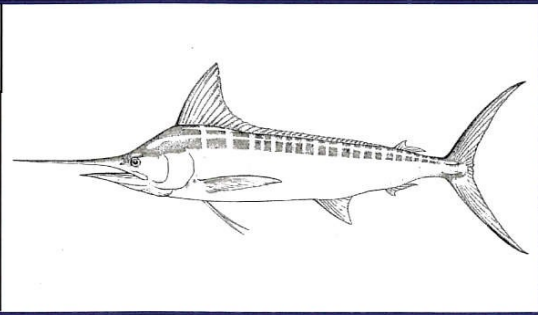

## TYPICAL DIMENSIONS

60KG Black Marlin in good condition  
X to X 190cm (6.2ft) (74in)

## TYPICAL DIMENSIONS

80KG Black Marlin in good condition  
X to X 212cm (7.0ft) (84in)

60kg Striped Marlin in good condition  
X to X 210cm (6.10ft) (82in)

80kg Striped Marlin in good condition  
X to X 230cm (7.6ft) (90in)

# What marlin is that ?

**BLUE MARLIN** In smaller specimens, blue marlin are often mistaken for their striped cousins. However, sharp eyes will notice the lower dorsal fin, straighter pectoral fin and slightly shorter bottom jaw.

**BLACK MARLIN** Distinguishing features of the black marlin are a lower dorsal fin (relative to body depth) than the other species, and distinctive rigid and other sickle-shaped pectoral fins.

**STRIPED MARLIN** Out of the three, the striped marlin has the highest dorsal fin, which helps to distinguish it from the very similar blue. Stripes also have a longer lower jaw and leaf-shaped pectoral fins.