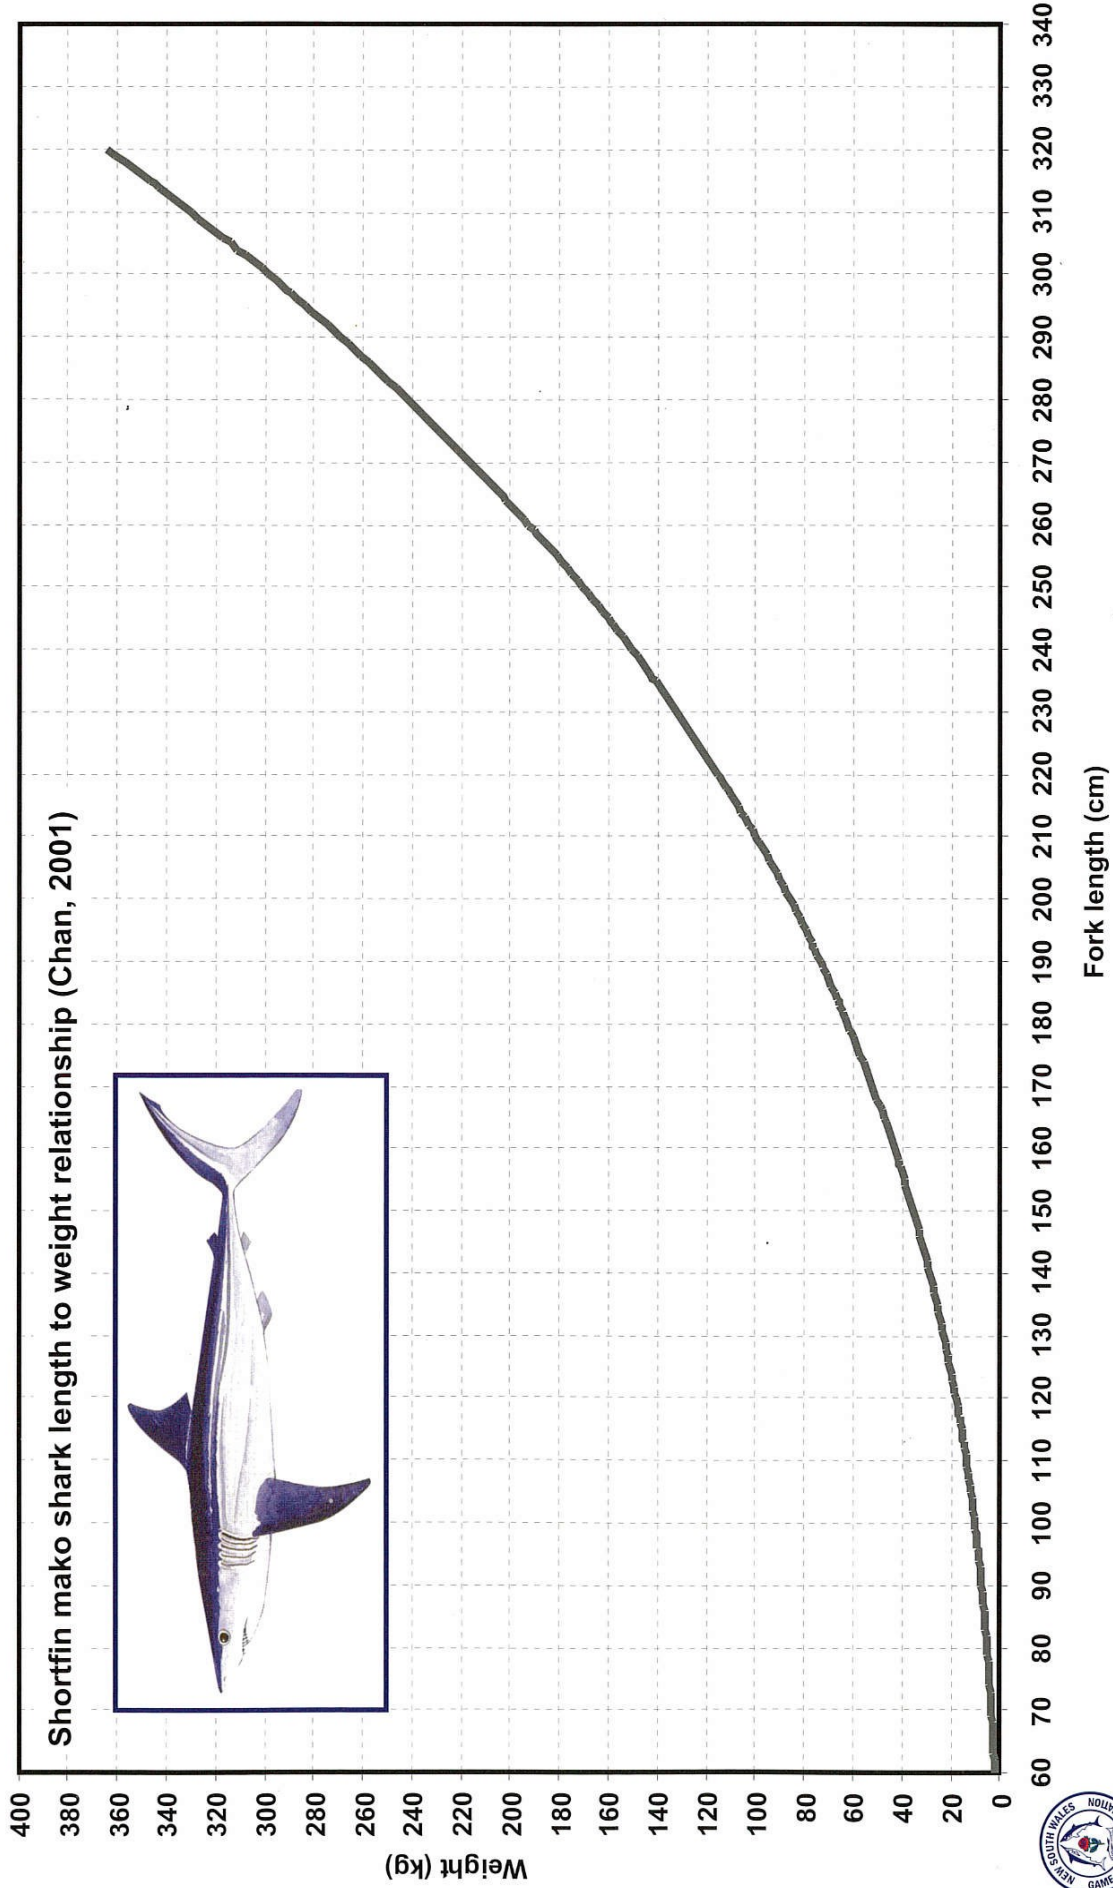

## TYPICAL DIMENSIONS

80KG Black Marlin in good condition  
X to X 212cm (7.0ft) (84in)

60kg Striped Marlin in good condition  
X to X 210cm (6.10ft) (82in)

80kg Striped Marlin in good condition  
X to X 230cm (7.6ft) (90in)

# What marlin is that ?

**BLUE MARLIN** In smaller specimens, blue marlin are often mistaken for their striped cousins. However, sharp eyes will notice the lower dorsal fin, straighter pectoral fin and slightly shorter bottom jaw.

**BLACK MARLIN** Distinguishing features of the black marlin are a lower dorsal fin (relative to body depth) than the other species, and distinctive rigid and other sickle-shaped pectoral fins.

**STRIPED MARLIN** Out of the three, the striped marlin has the highest dorsal fin, which helps to distinguish it from the very similar blue. Stripes also have a longer lower jaw and leaf-shaped pectoral fins.

# Tiger Shark Length Weight Curves