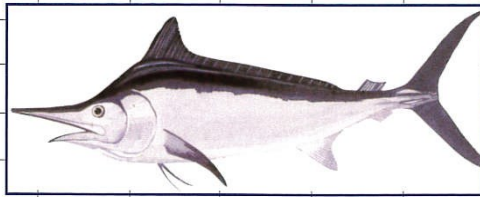

# Tiger Shark Length Weight Curves

# Striped Marlin Length Weight Curve

# Blue Marlin Length/Weight Curve

**BLUE MARLIN** In smaller specimens, blue marlin are often mistaken for their striped cousins. However, sharp eyes will notice the lower dorsal fin, straighter pectoral fin and slightly shorter bottom jaw.

# Black Marlin Length Weight Curve

**BLACK MARLIN** Distinguishing features of the black marlin are a lower dorsal fin (relative to body depth) than the other species, and distinctive rigid and other sickle-shaped pectoral fins.